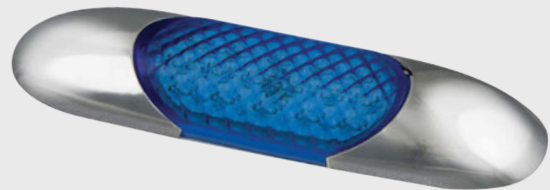

# 68 SERIES COLOURED STEP / COURTESY LAMPS

**Voltage Range:** 12V only

**Warranty:** 3 years

- Choice of coloured lens/light outputs
  - LED Qty: 16
  - Discreet low profile design – only 10mm
  - Comes with chrome end caps
  - Replacement end caps available;
- White: **10WB**, Chrome: **10CB**

Overall Size: 100 x 25 x 10mm Cable Length: 200mm  
Current Draw (13.8V): 0.58A

**WHITE**  
**68W**

**SOFT WHITE / IVORY**  
**68I**

**GREEN**  
**68G**

**BLUE**  
**68B**

**RED**  
**68R**

COLOURED STEP / COURTESY LAMPS – 68 SERIES