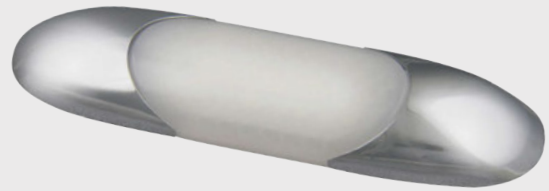

# 68 SERIES COLOURED STEP / COURTESY LAMPS

**Voltage Range:** 12V only

**Warranty:** 3 years

- Choice of coloured lens/light outputs
  - LED Qty: 16
  - Discreet low profile design – only 10mm
  - Comes with chrome end caps
  - Replacement end caps available;
- White: **10WB**, Chrome: **10CB**

Overall Size: 100 x 25 x 10mm Cable Length: 200mm  
Current Draw (13.8V): 0.58A

**WHITE**  
**68W**

**SOFT WHITE / IVORY**  
**68I**

**GREEN**  
**68G**

**BLUE**  
**68B**

**RED**  
**68R**

COLOURED STEP / COURTESY LAMPS – 68 SERIES