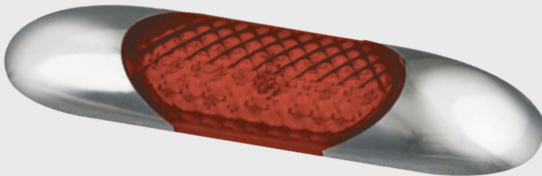

# 68 SERIES COLOURED STEP / COURTESY LAMPS

**Voltage Range:** 12V only

**Warranty:** 3 years

- Choice of coloured lens/light outputs
  - LED Qty: 16
  - Discreet low profile design – only 10mm
  - Comes with chrome end caps
  - Replacement end caps available;
- White: **10WB**, Chrome: **10CB**

Overall Size: 100 x 25 x 10mm Cable Length: 200mm  
Current Draw (13.8V): 0.58A

**WHITE**  
**68W**

**SOFT WHITE / IVORY**  
**68I**

**GREEN**  
**68G**

**BLUE**  
**68B**

**RED**  
**68R**

COLOURED STEP / COURTESY LAMPS – 68 SERIES