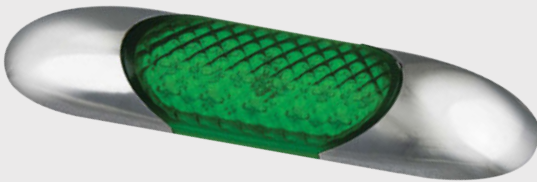

# 68 SERIES COLOURED STEP / COURTESY LAMPS

**Voltage Range:** 12V only

**Warranty:** 3 years

- Choice of coloured lens/light outputs
  - LED Qty: 16
  - Discreet low profile design – only 10mm
  - Comes with chrome end caps
  - Replacement end caps available;
- White: **10WB**, Chrome: **10CB**

Overall Size: 100 x 25 x 10mm Cable Length: 200mm  
Current Draw (13.8V): 0.58A

**WHITE**  
**68W**

**SOFT WHITE / IVORY**  
**68I**

**GREEN**  
**68G**

**BLUE**  
**68B**

**RED**  
**68R**

COLOURED STEP / COURTESY LAMPS – 68 SERIES