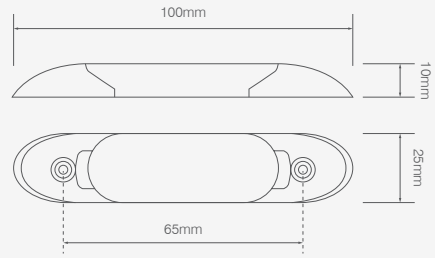

# 68 SERIES COLOURED STEP / COURTESY LAMPS

**Voltage Range:** 12V only

**Warranty:** 3 years

- Choice of coloured lens/light outputs
  - LED Qty: 16
  - Discreet low profile design – only 10mm
  - Comes with chrome end caps
  - Replacement end caps available;
- White: **10WB**, Chrome: **10CB**

Overall Size: 100 x 25 x 10mm Cable Length: 200mm  
Current Draw (13.8V): 0.58A

**WHITE**  
**68W**

**SOFT WHITE / IVORY**  
**68I**

**GREEN**  
**68G**

**BLUE**  
**68B**

**RED**  
**68R**

COLOURED STEP / COURTESY LAMPS – 68 SERIES